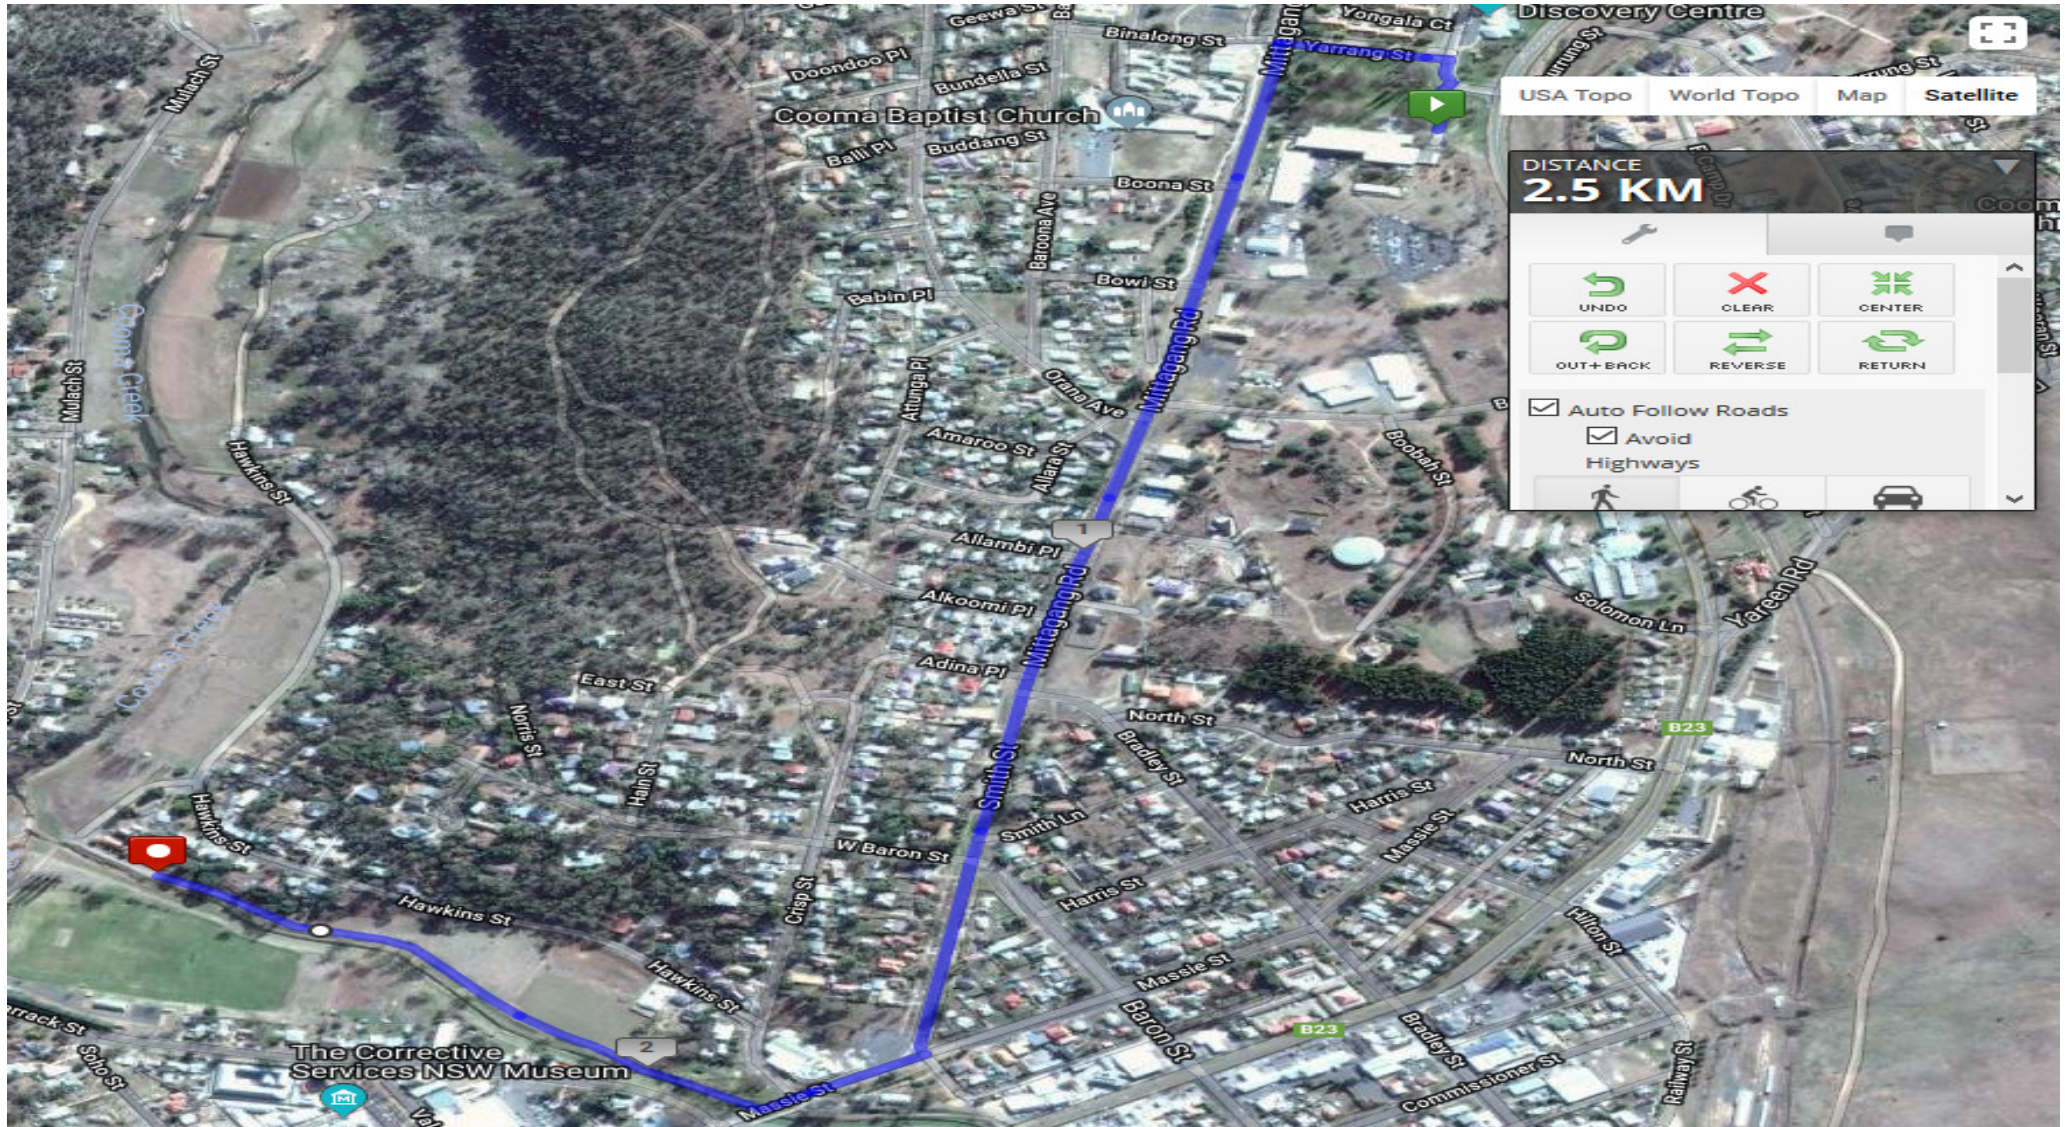

Cooma Herd

Distance: 5km; Out & Back Course.

Route: Start outside HO; Left in Yarrang St; Left in Mittagong Rd (holding the path); Continue onto Smith St; Right into Massie St; Right onto Walking path; Turning at the electrical poll (see pic); Return along the same route.

DISTANCE
2.5 KM

Navigation controls including:

- UNDO
- CLEAR
- CENTER
- OUT+BACK
- REVERSE
- RETURN
- Auto Follow Roads
- Avoid Highways
- Mode selection: Pedestrian, Bicycle, Car