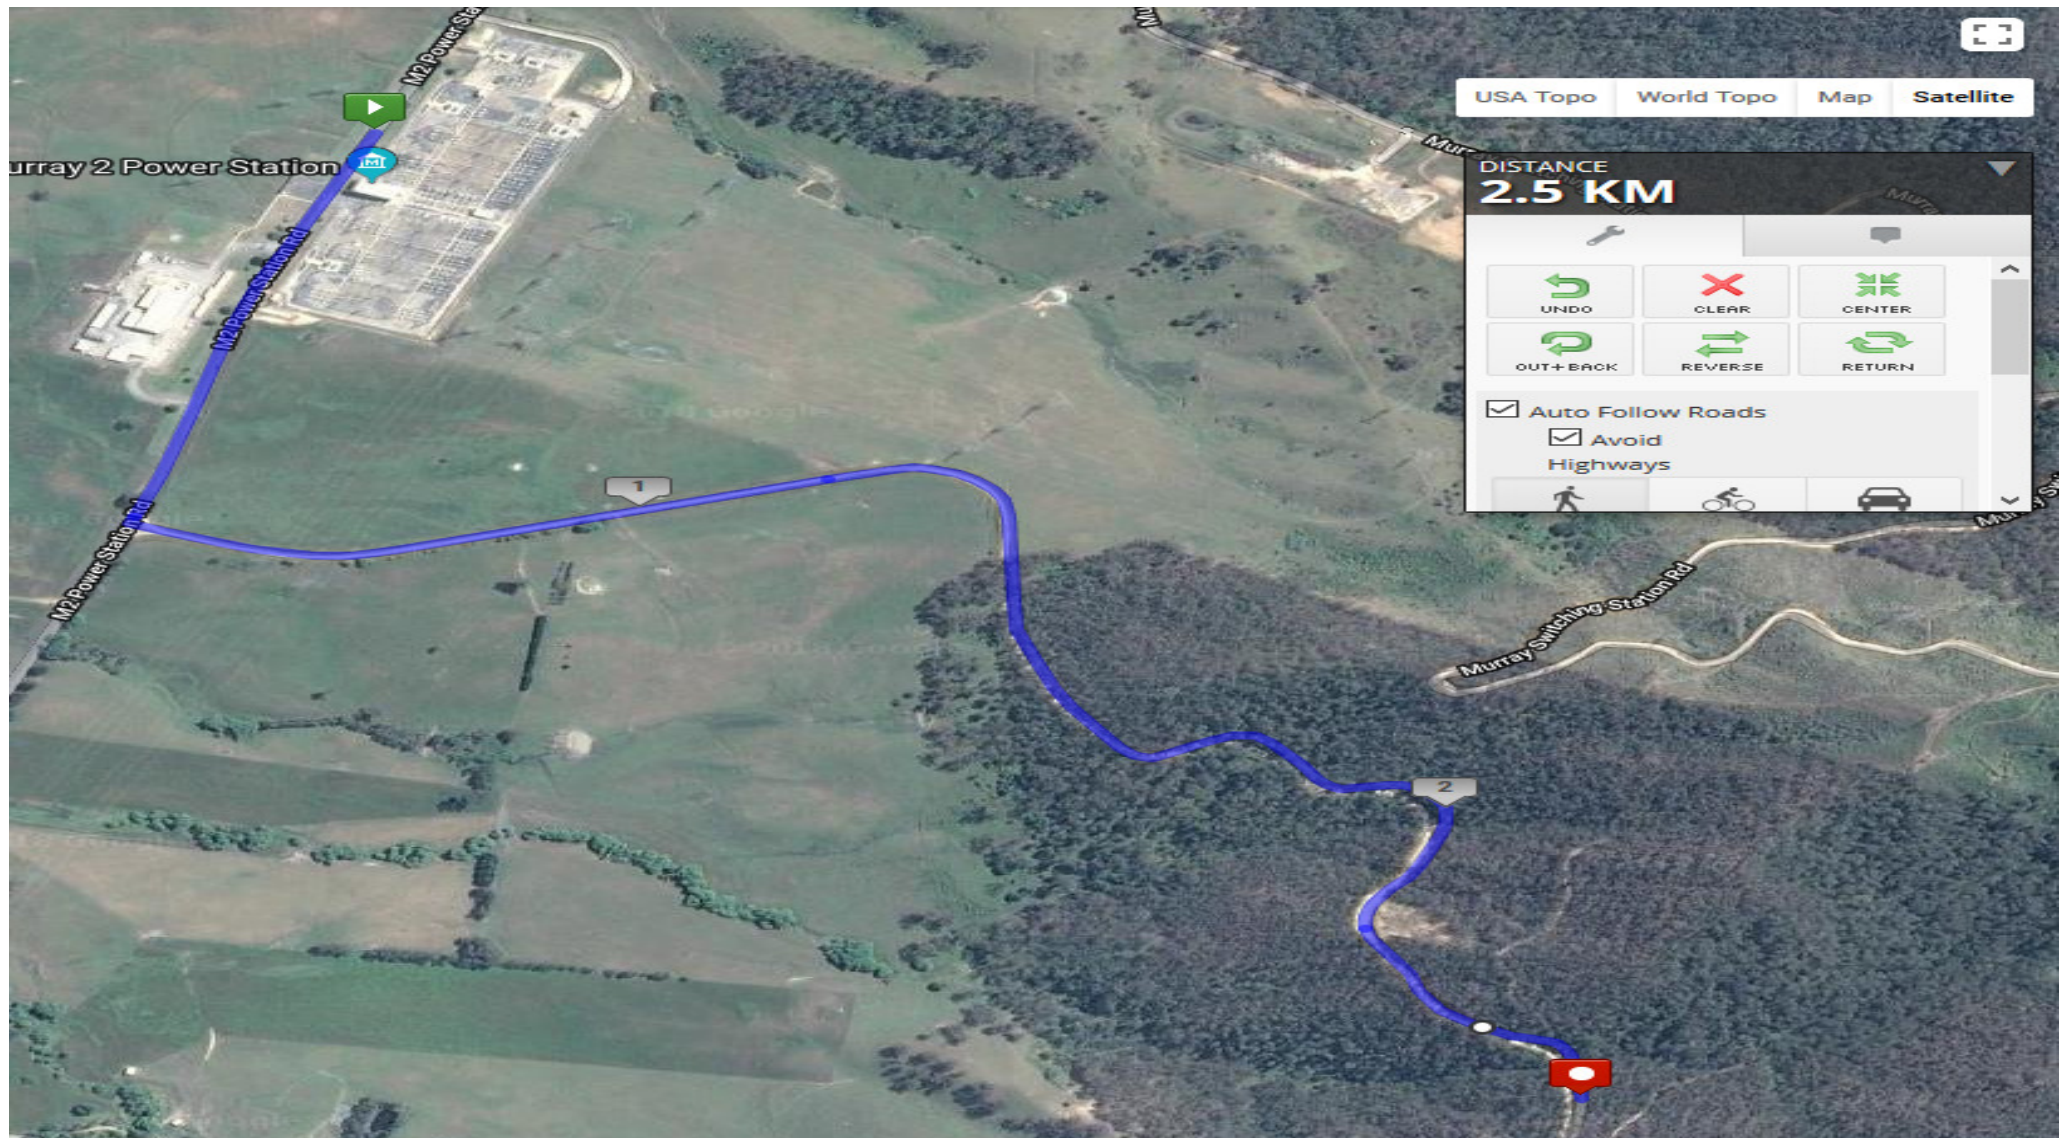

## Murray Herd

**Distance:** 5km; Out & Back Course.

**Route:** Start outside M2PS moving along M2 PS Rd; Turn left onto dirt track (see pic) ascending at your pace; turn at the 2.5km marker on this track; return back along the same route to the finish.

DISTANCE  
**2.5 KM**

UNDO CLEAR CENTER

OUT+BACK REVERSE RETURN

Auto Follow Roads  
 Avoid Highways